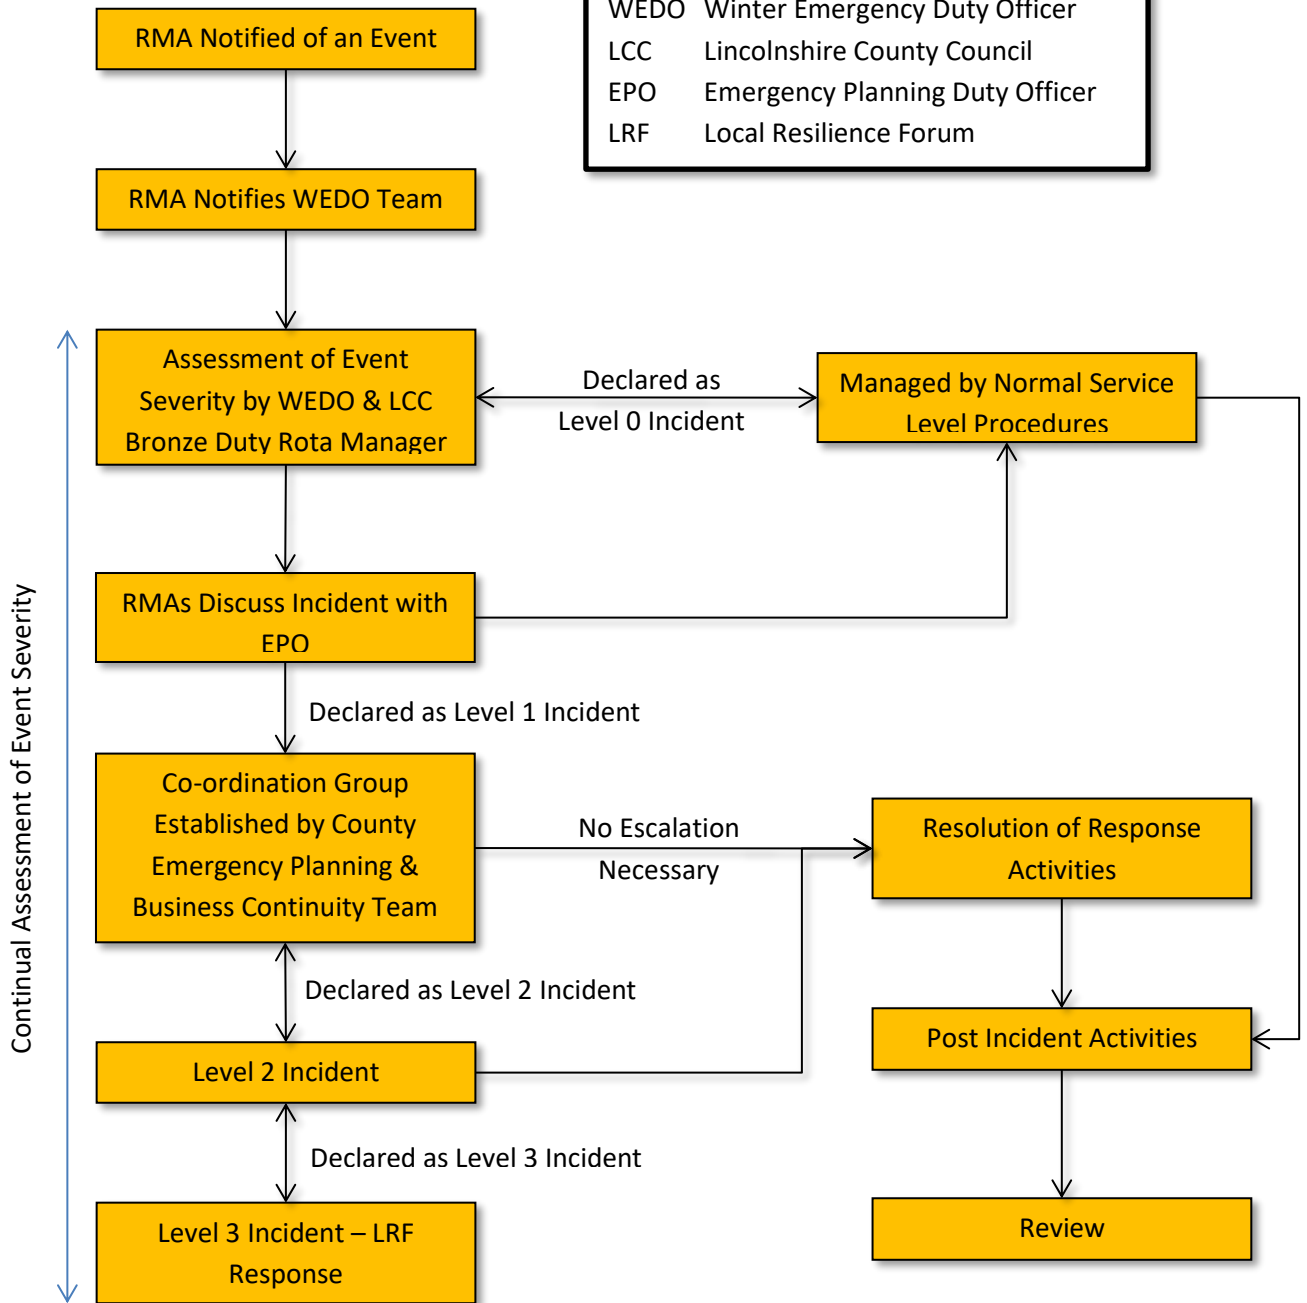

LOCAL FLOODING LCC & DISTRICTS

APPENDIX A – INCIDENT ESCALATION

GLOSSARY	
RMA	Risk Management Authority
WEDO	Winter Emergency Duty Officer
LCC	Lincolnshire County Council
EPO	Emergency Planning Duty Officer
LRF	Local Resilience Forum

EVENT ESCALATION